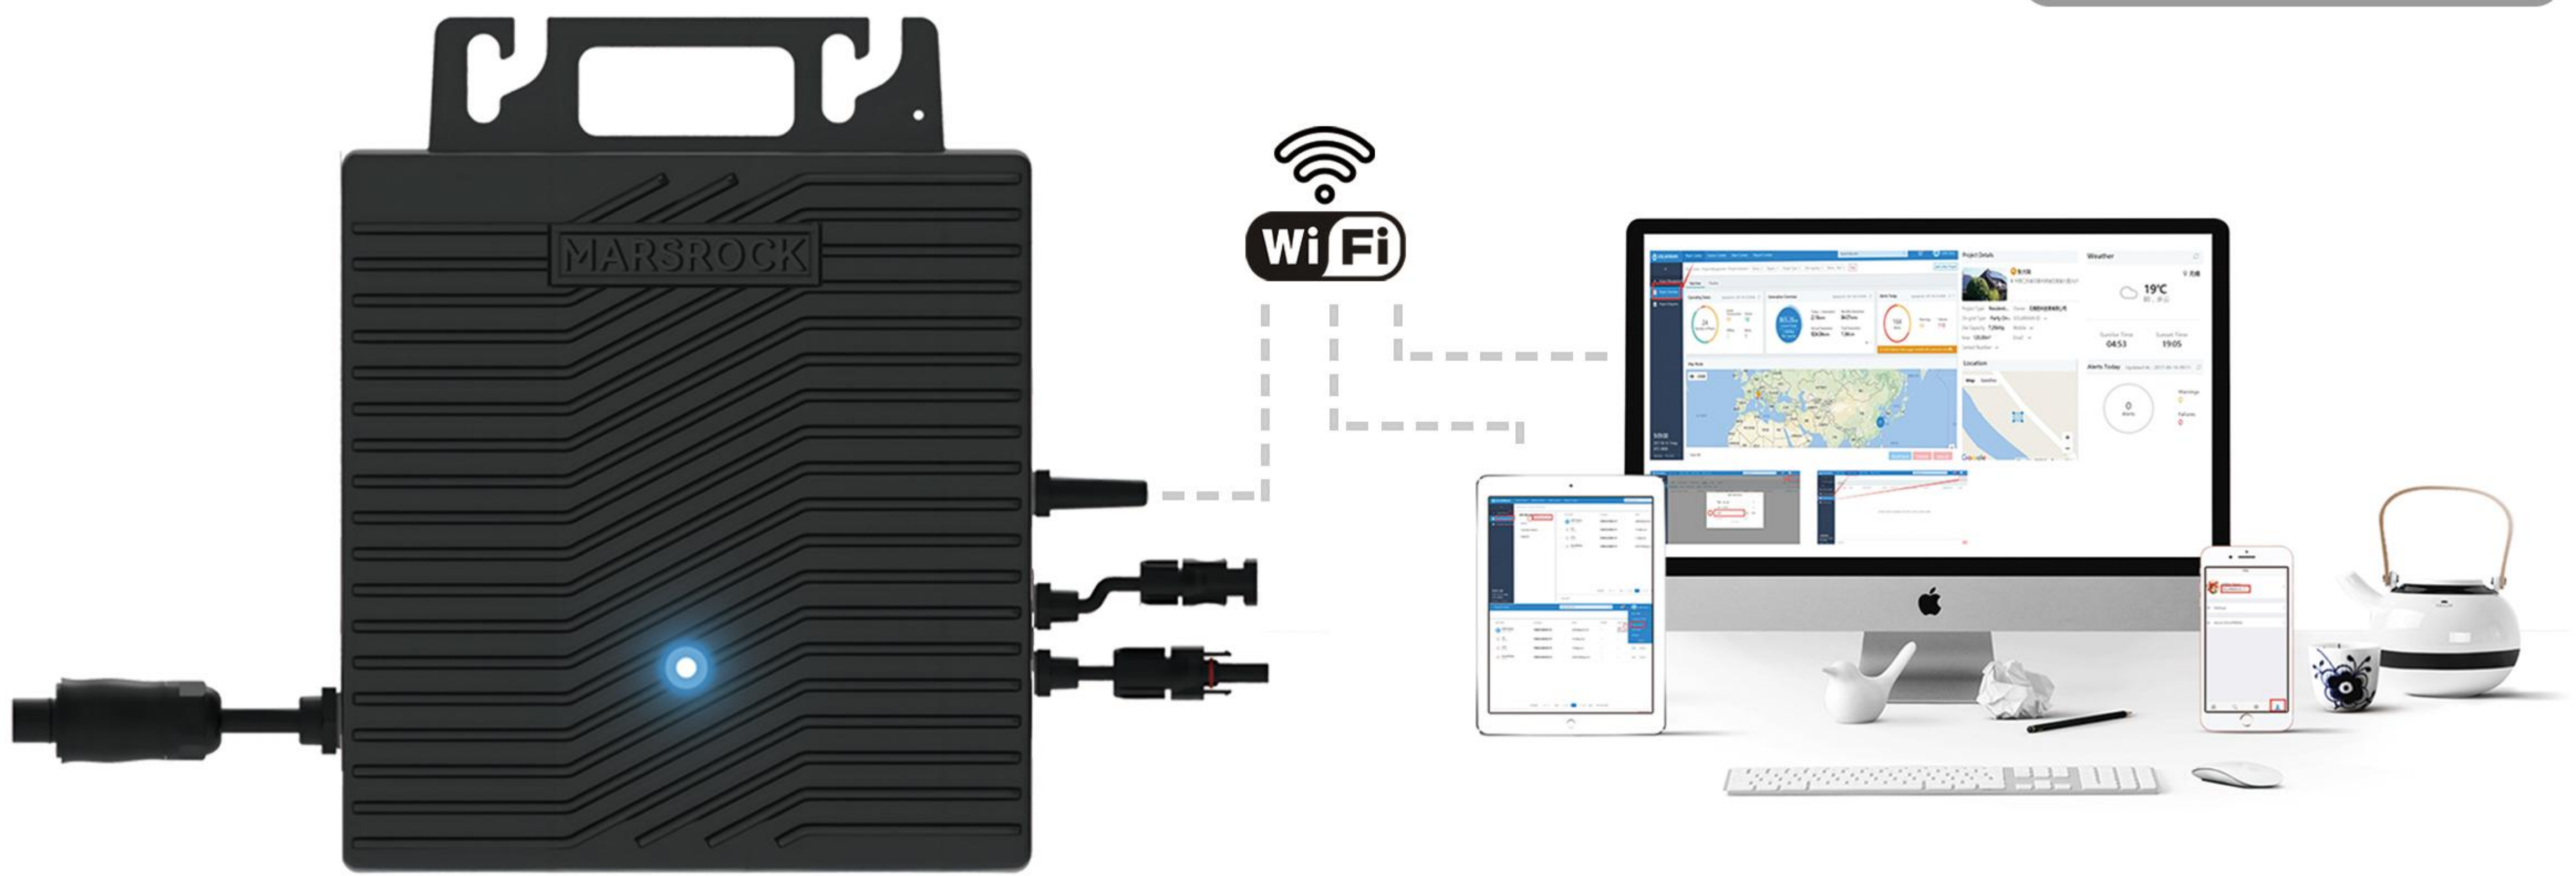

Core Features

Grid Tie Microinverter **G5** Series

1

Internal wifi convenient for users to remotely monitor and manage through website and PC.

2

High quality MPPT avoids a single point of failure ,ensures the best performance ,varities of protections.

3

Small and light-weighted, easy to install, IP67 class protection

4

Can support the connection of multiple solar panels

5

Suitable for customizing various PV Energy Storage System.

6

Low photovoltaic input voltage, high and low voltage isolated, safe to use.

300W/400W

Grid Tie Microinverter G5 Series

Micro-inverter Series

► Product Specifications

Power		300W	400W
Input Data	Suggested Solar	1*300 ~ 550W	1*300 ~ 550W
	Start-stop Voltage	18V ~ 60V	18V ~ 60V
	MPPT	16V ~ 60V	16V ~ 60V
	Max Input Current	13A	13A
	DC Short Current	20A	20A
Output (AC)	Max Output Power	300W	400W
	AC Voltage	220/230/240V, L/N/PE	220/230/240V, L/N/PE
	Rated Output Current	1.3A @230V AC	1.74A @230V AC
	Max Output Current	1.8A @230V AC	2.4A @230V AC
	Max Units Per Branch	24 PCS	18 PCS
	Frequency	50 / 60Hz (45 ~ 65Hz)	50 / 60Hz (45 ~ 65Hz)
Output Efficiency	Peak Inverter Efficiency	95.6%	95.6%
	Power Factor	> 0.99	> 0.99
	EU Efficiency	95.3%	95.3%
	Static MPPT	99.9%	99.9%
	CEC Weighted Efficiency	95.5%	95.5%
	Output Current Harmonic Distortion	< 3%	< 3%
Exterior	Ambient Temperature	-40°C ~ +80°C	-40°C ~ +80°C
	Operating Temperature	-40°C ~ +65°C	-40°C ~ +65°C
	Power Consumption	< 50mW	< 50mW
	Waterproof Rating	IP67	IP67
	Cooling	Self-cooling	Self-cooling
Feature	Communication	Smartphone APP / WIFI / Bluetooth	
	Certificate	VDE4105、IEC62109、EN62109、EN IEC61000	
	Dimensions	178*153*28mm	
	Weight	1.8kgs	