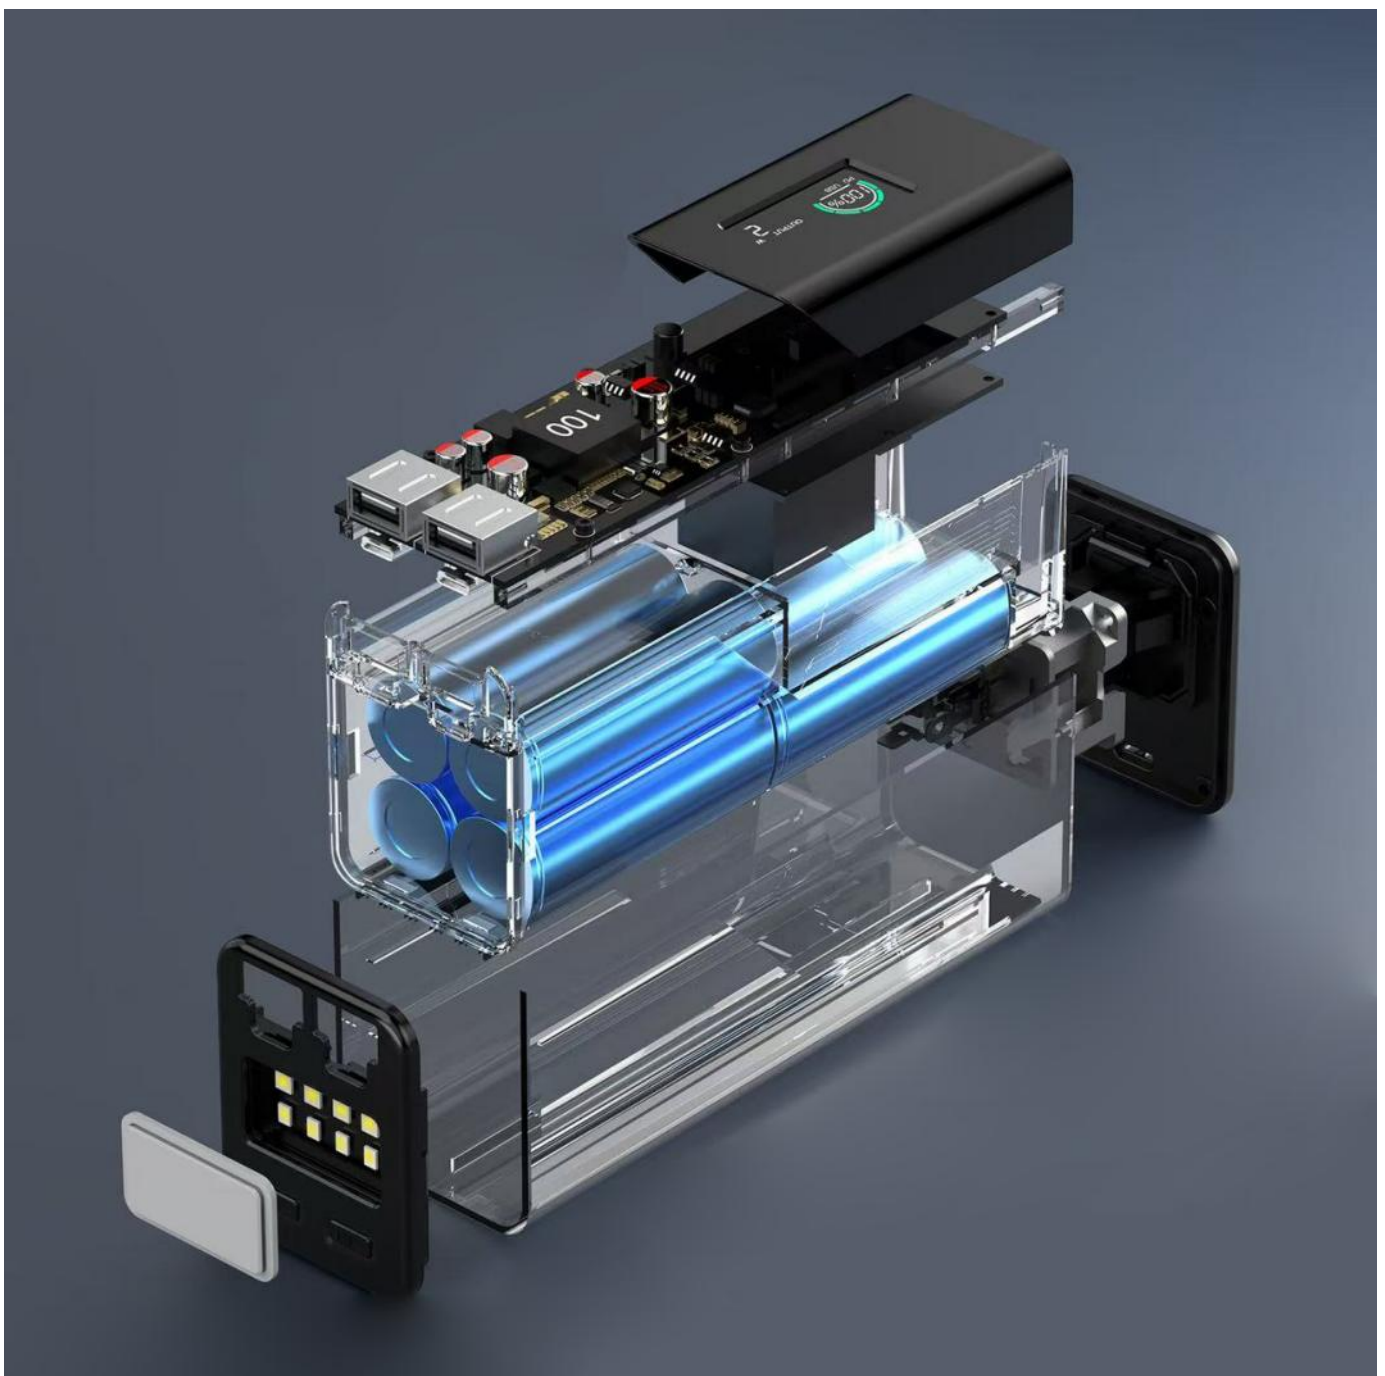

- Product Name:

Mars Rock Portable AC & DC Power Station

- Model: AC&DC Power Bank 100W

- Peak Power: 140W

- Battery Capacity: 97.2Wh / 27000mAh

- Output Ports: AC, USB-C, USB-A, LED Light

- Protection Features: Short-circuit, Overload, Overcharge, Over-voltage, Overheating

- Application: Portable power for travel, emergencies, outdoor activities, and daily device charging

Key Advantages

1. Pure Sine Wave AC Output: Provides clean and stable 110V/100W power, suitable for fans and sensitive electronics without harmonic interference.
2. Fast Triple Charging: Supports up to 100W input via AC wall adapter, car charger, or solar panel for quick recharge.
3. Smart LCD Display: Monitors real-time input/output power, battery level, and active ports for full control.
4. 5-Port Simultaneous Output: Powers AC, USB-C, USB-A, and LED light at the same time.
5. Comprehensive Safety Protection: Built-in BMS with short-circuit, overload, overcharge, over-voltage, and overheating protection.
6. Portable & Airline Approved: Compact design with 97.2Wh capacity compliant with airline carry-on regulations.

Main Features

1. High Capacity & Efficiency: 97.2Wh lithium battery supports long-lasting power supply.
2. 3-Mode LED Light & SOS Strobe: Includes 2W LED light with three modes and emergency strobe for 72-hour lighting.
3. Real-Time Monitoring: LCD shows output power, battery percentage, and charging status.
4. Fast Charging Support: USB-C supports 100W input and 36W output; USB-A supports 18W output.
5. Solar Charging Ready: Compatible with 100W solar panels for green energy replenishment (sold separately).
6. Battery Maintenance Reminder: Recommends discharging to 30% and recharging to 60% every 3 months for optimal storage.