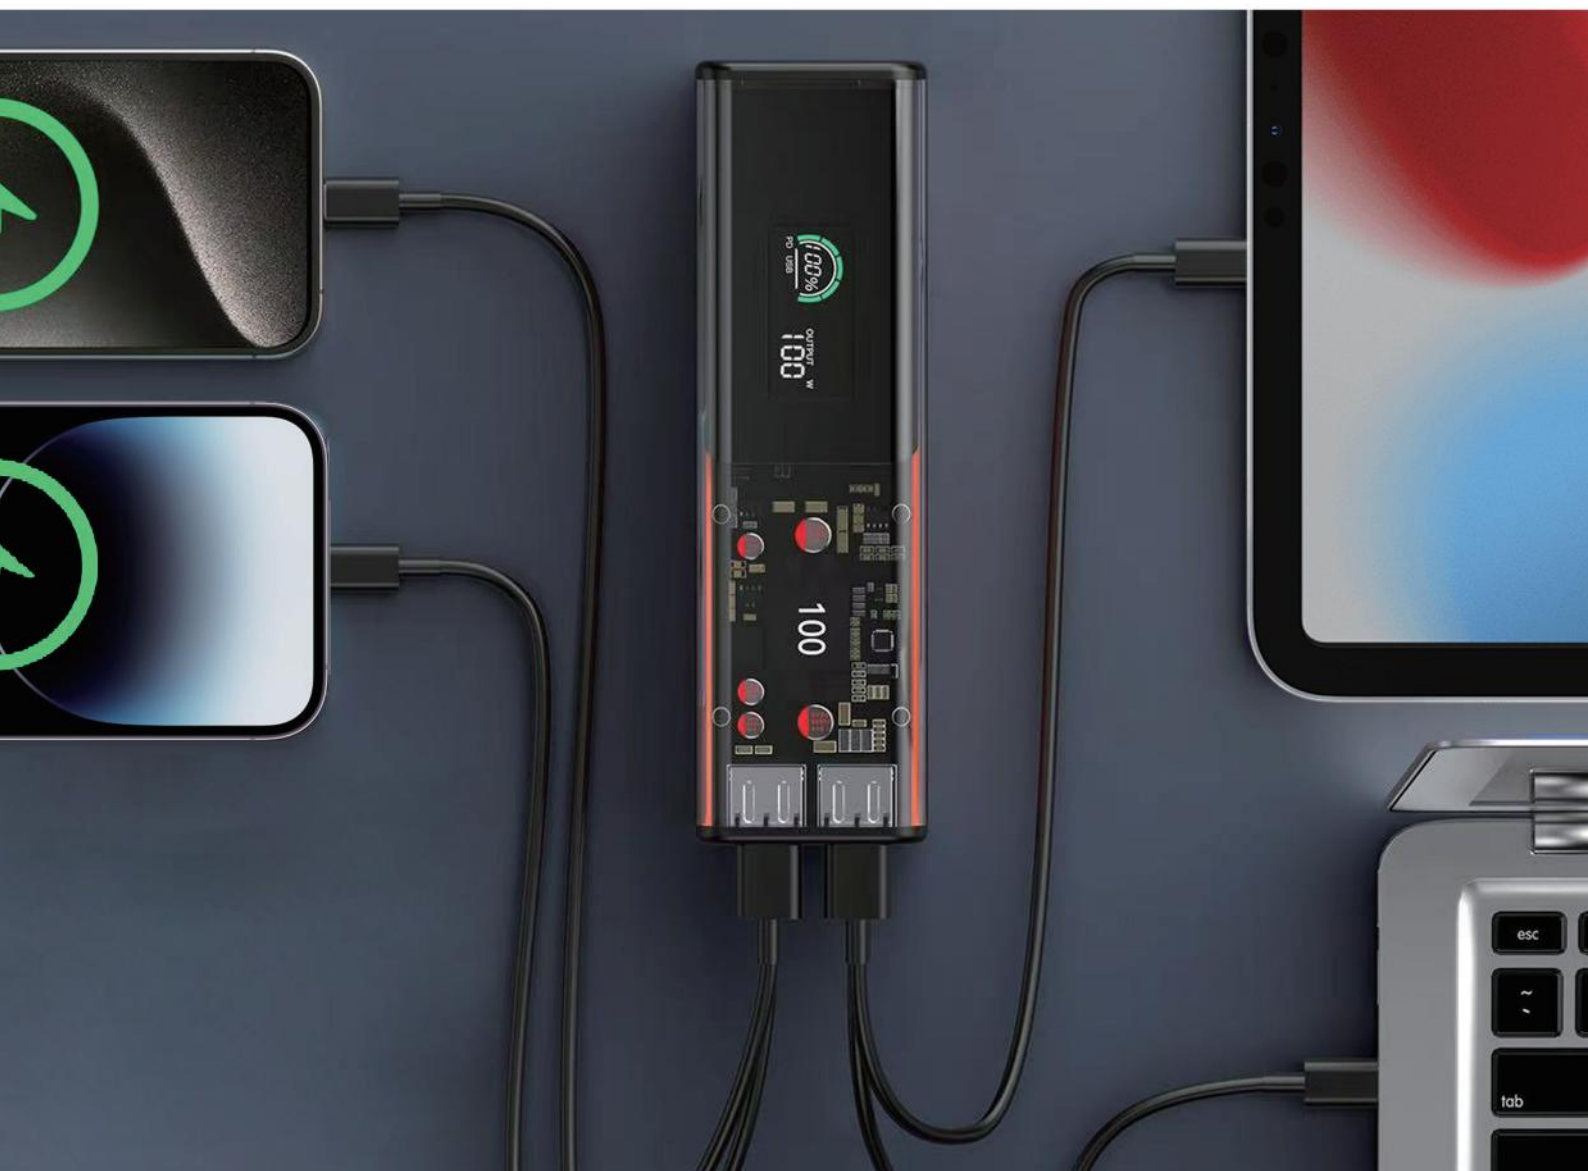

Portable AC & DC Power Station

Mars Rock (Thailand) Co., Ltd.